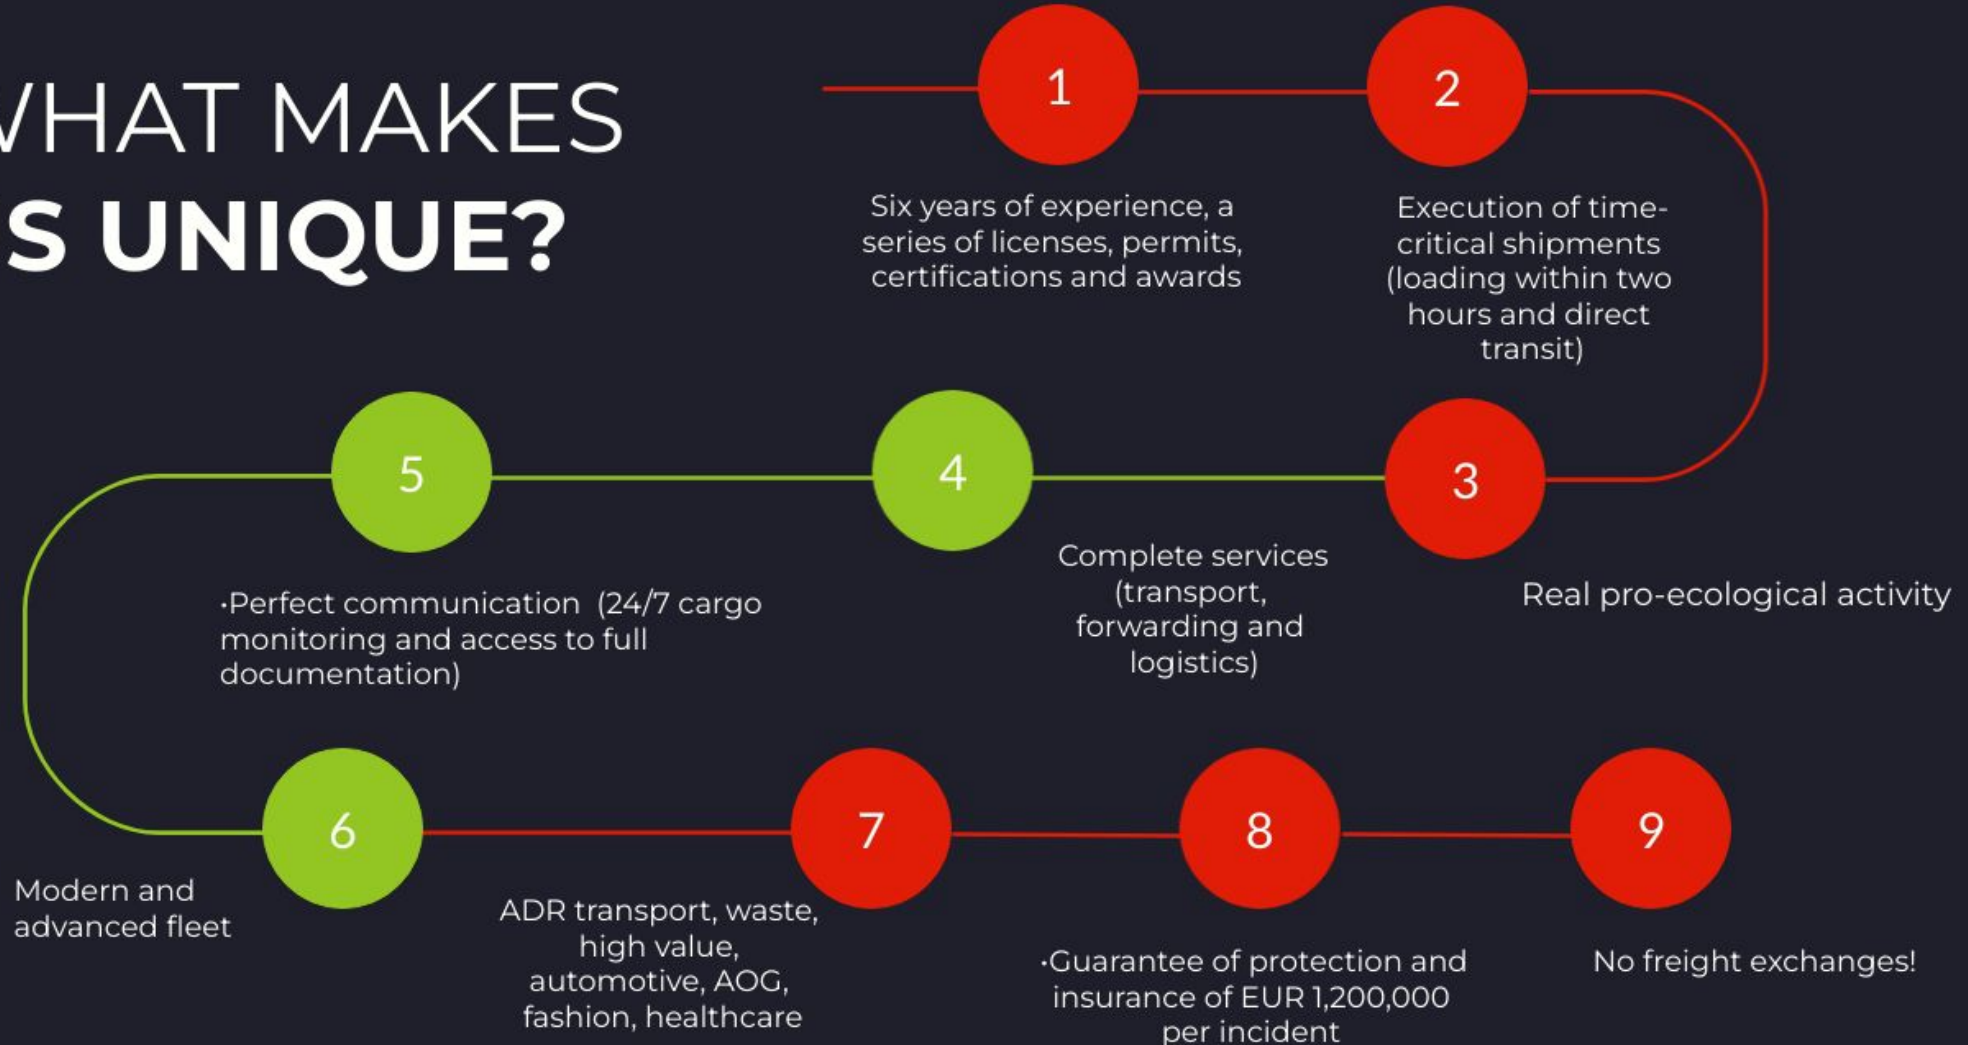

WHAT MAKES US UNIQUE?