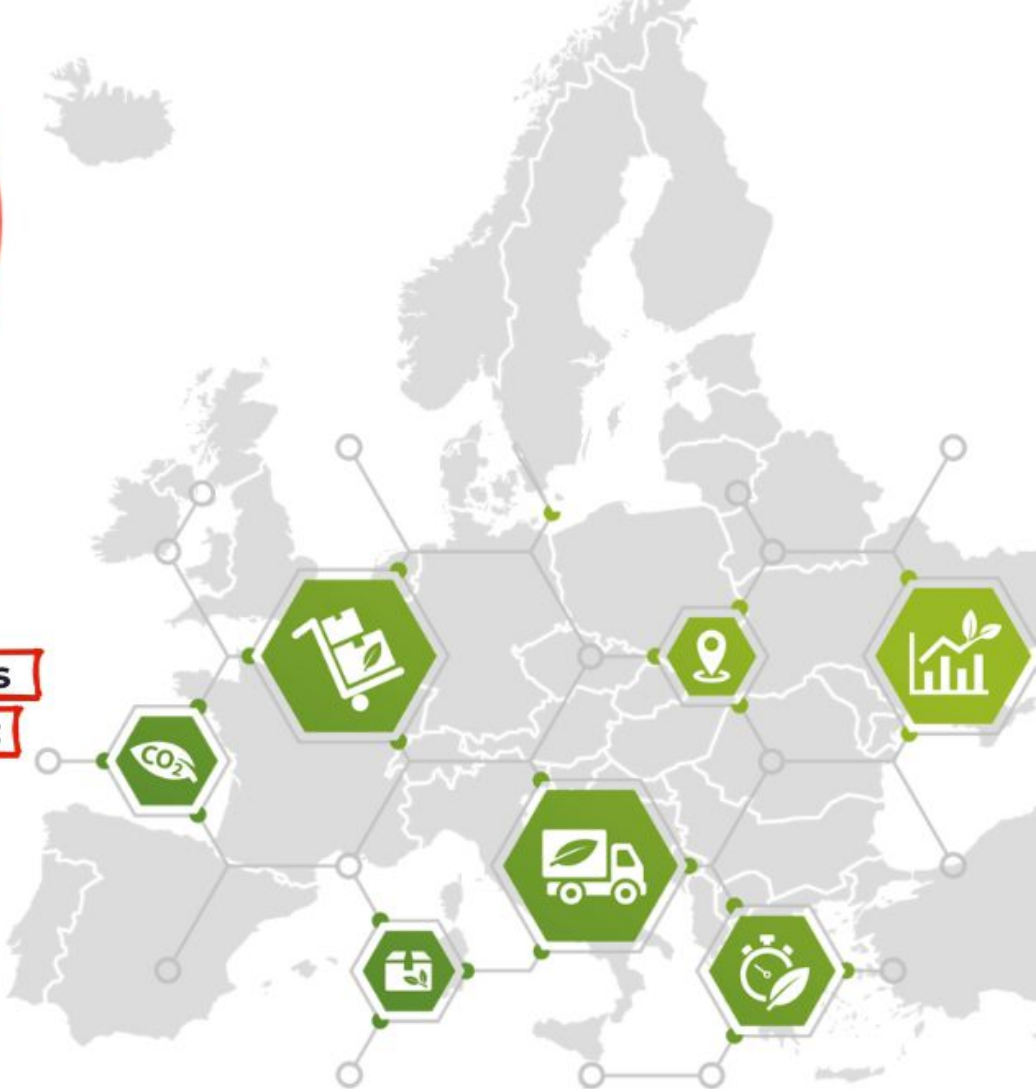

ECOLOGY

Environmental protection is intrinsic to a professional transport company.

To that end, we have implemented special procedures that combine order efficiency and ecological support:

- Fleet able to use alternative sources of fuel
- Route optimisation
- Photovoltaic panels in warehouses and offices
- A restrictive selection of contractors
- Training and certifications